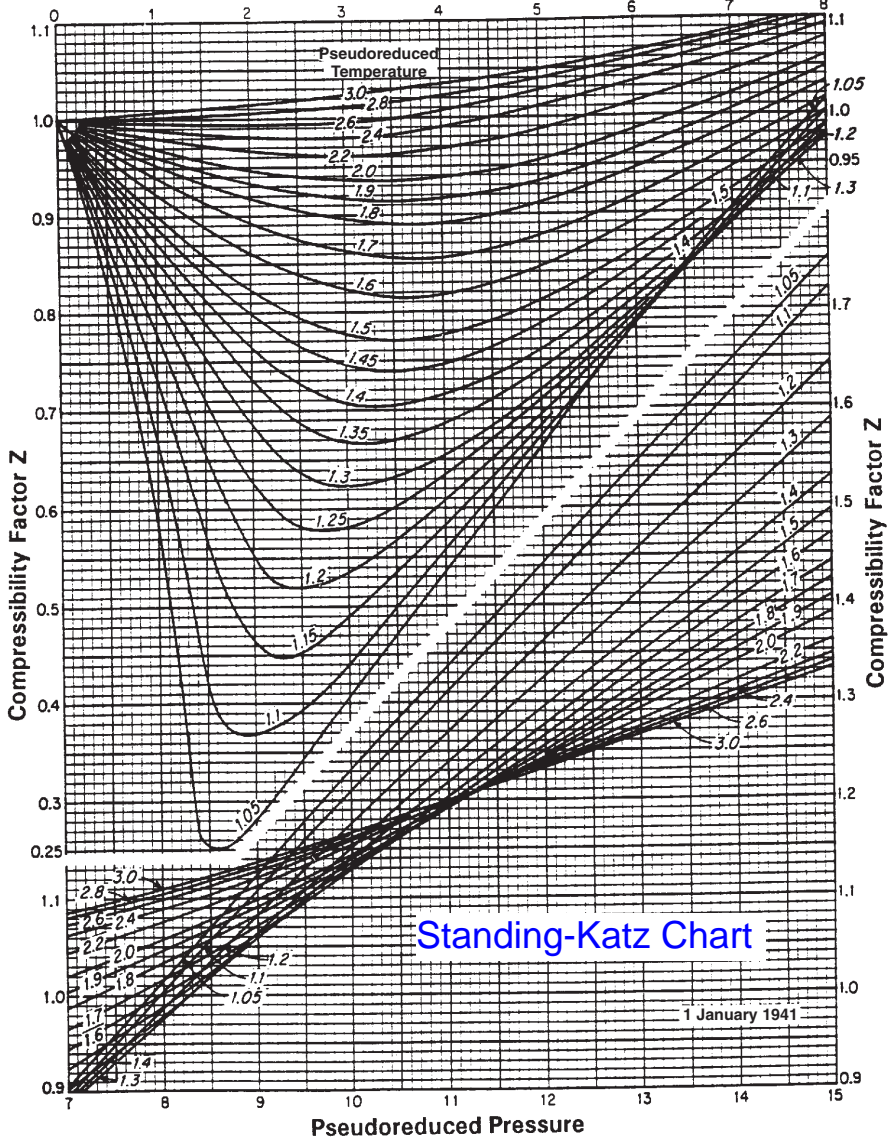

Pseudoreduced Pressure

Standing-Katz Chart

1 January 1941